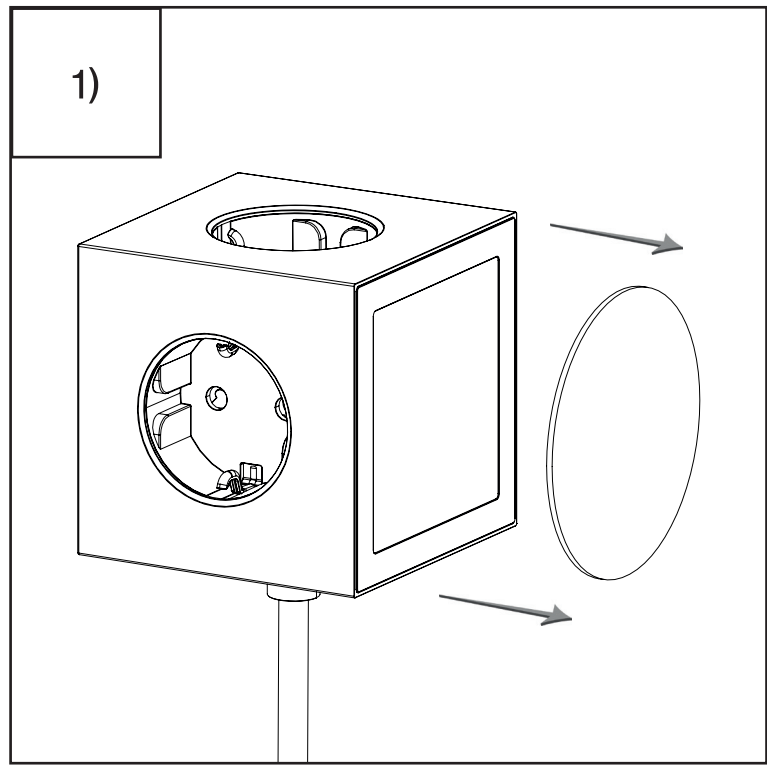

SVENSKA DESIGN PRISET

reddot award 2019 winner

Instructions:

1. Square 1 comes with an Iron plate magnetically attached to the base. Detach this Iron plate from the bottom of Square 1.
2. The iron plate features an adhesive strip bearing 3M branding on one side. Gently peel off the protective liner to reveal the sticky side of the tape.
3. Stick the iron plate onto the surface where Square 1 is intended to be magnetically attached. Press the iron plate firmly against the surface for 5 to 10 seconds to ensure proper adhesion.
4. Place the base of Square 1 near the iron plate, allowing them to snap together magnetically. The magnetic connection has sufficient strength to support the weight of power cords and USB-C cables connected to Square 1.
5. Connect your devices to Square 1's power sockets and USB-C ports. To reduce the risk of overloading, refrain from linking multiple Square 1 units together (no daisy chaining), and avoid attaching other multi-socket power extension devices to Square 1.