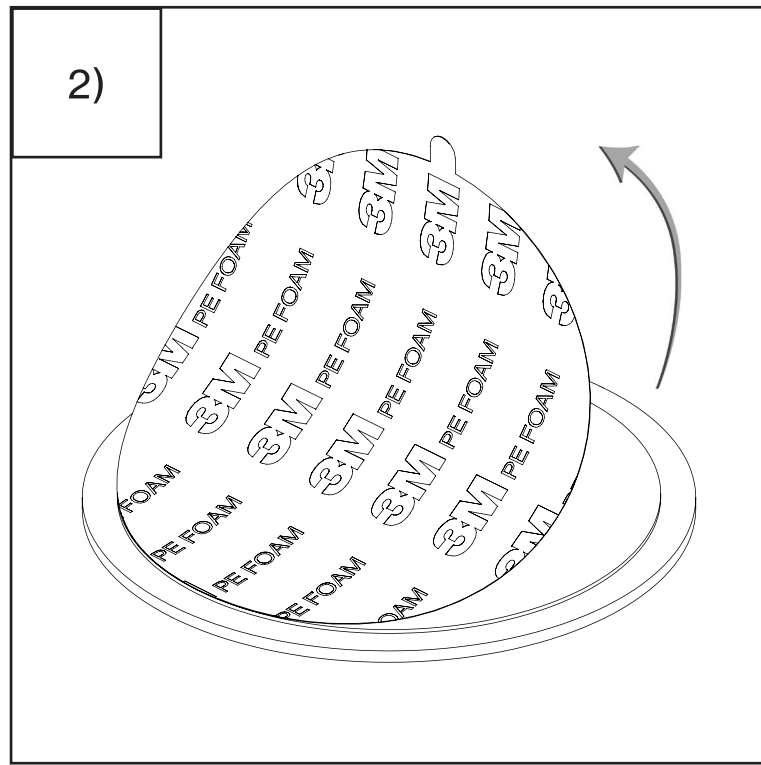

SVENSKA DESIGN PRISET

reddot award 2019 winner

Instructions:

1. Square 1 comes with an Iron plate magnetically attached to the base. Detach this Iron plate from the bottom of Square 1.
2. The iron plate features an adhesive strip bearing 3M branding on one side. Gently peel off the protective liner to reveal the sticky side of the tape.
3. Stick the iron plate onto the surface where Square 1 is intended to be magnetically attached. Press the iron plate firmly against the surface for 5 to 10 seconds to ensure proper adhesion.
4. Place the base of Square 1 near the iron plate, allowing them to snap together magnetically. The magnetic connection has sufficient strength to support the weight of power cords and USB-C cables connected to Square 1.
5. Connect your devices to Square 1's power sockets and USB-C ports. To reduce the risk of overloading, refrain from linking multiple Square 1 units together (no daisy chaining), and avoid attaching other multi-socket power extension devices to Square 1.