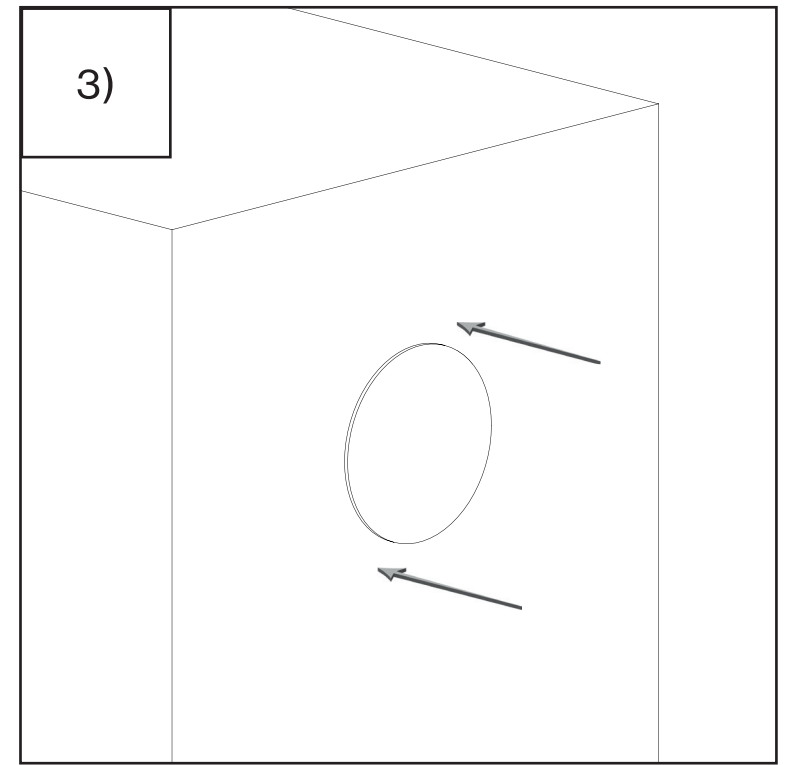

SVENSKA DESIGN PRISET

reddot award 2019 winner

Instructions:

1. Square 1 comes with an Iron plate magnetically attached to the base. Detach this Iron plate from the bottom of Square 1.
2. The iron plate features an adhesive strip bearing 3M branding on one side. Gently peel off the protective liner to reveal the sticky side of the tape.
3. Stick the iron plate onto the surface where Square 1 is intended to be magnetically attached. Press the iron plate firmly against the surface for 5 to 10 seconds to ensure proper adhesion.
4. Place the base of Square 1 near the iron plate, allowing them to snap together magnetically. The magnetic connection has sufficient strength to support the weight of power cords and USB-C cables connected to Square 1.
5. Connect your devices to Square 1's power sockets and USB-C ports. To reduce the risk of overloading, refrain from linking multiple Square 1 units together (no daisy chaining), and avoid attaching other multi-socket power extension devices to Square 1.