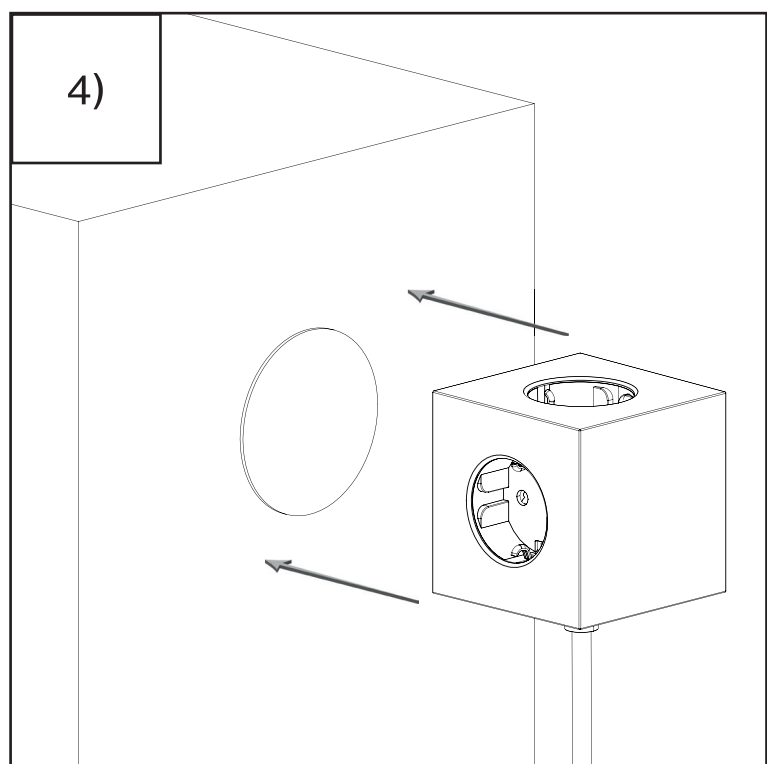

SVENSKA DESIGN PRISET

reddot award 2019 winner

Instructions:

1. Square 1 comes with an Iron plate magnetically attached to the base. Detach this Iron plate from the bottom of Square 1.
2. The iron plate features an adhesive strip bearing 3M branding on one side. Gently peel off the protective liner to reveal the sticky side of the tape.
3. Stick the iron plate onto the surface where Square 1 is intended to be magnetically attached. Press the iron plate firmly against the surface for 5 to 10 seconds to ensure proper adhesion.
4. Place the base of Square 1 near the iron plate, allowing them to snap together magnetically. The magnetic connection has sufficient strength to support the weight of power cords and USB-C cables connected to Square 1.
5. Connect your devices to Square 1's power sockets and USB-C ports. To reduce the risk of overloading, refrain from linking multiple Square 1 units together (no daisy chaining), and avoid attaching other multi-socket power extension devices to Square 1.