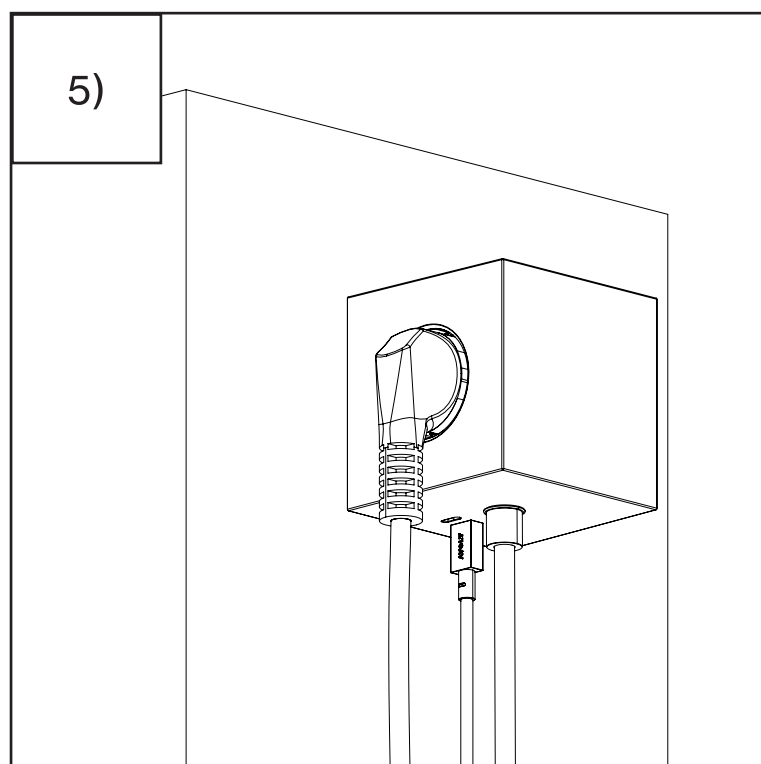

SVENSKA DESIGN PRISET

reddot award 2019 winner

Instructions:

1. Square 1 comes with an Iron plate magnetically attached to the base. Detach this Iron plate from the bottom of Square 1.
2. The iron plate features an adhesive strip bearing 3M branding on one side. Gently peel off the protective liner to reveal the sticky side of the tape.
3. Stick the iron plate onto the surface where Square 1 is intended to be magnetically attached. Press the iron plate firmly against the surface for 5 to 10 seconds to ensure proper adhesion.
4. Place the base of Square 1 near the iron plate, allowing them to snap together magnetically. The magnetic connection has sufficient strength to support the weight of power cords and USB-C cables connected to Square 1.
5. Connect your devices to Square 1's power sockets and USB-C ports. To reduce the risk of overloading, refrain from linking multiple Square 1 units together (no daisy chaining), and avoid attaching other multi-socket power extension devices to Square 1.